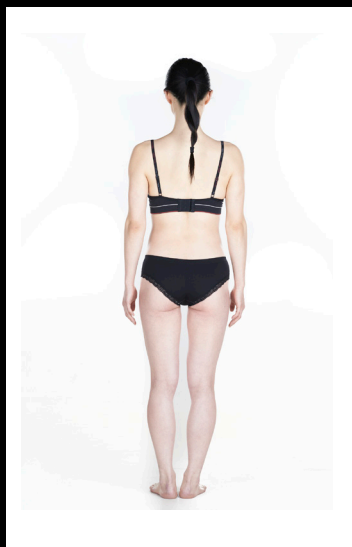

EUPHY

© モデル事務所キャンベル

Campbell
agency since 2007

HEIGHT 5'5", BUST 34", WAIST 27", HIPS 35", SHOES 7.5, DRESS 2, EYES DARK BROWN