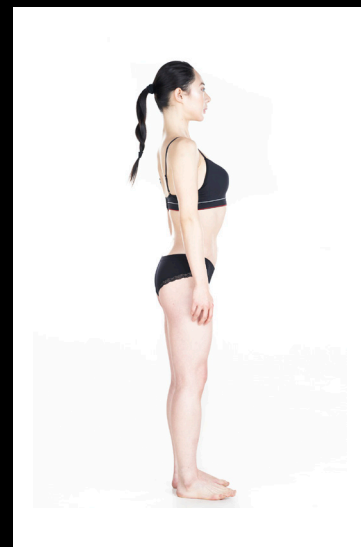

EUPHY

© モデル事務所キャンベル

Campbell
agency since 2007

HEIGHT 5'5", BUST 34", WAIST 27", HIPS 35", SHOES 7.5, DRESS 2, EYES DARK BROWN